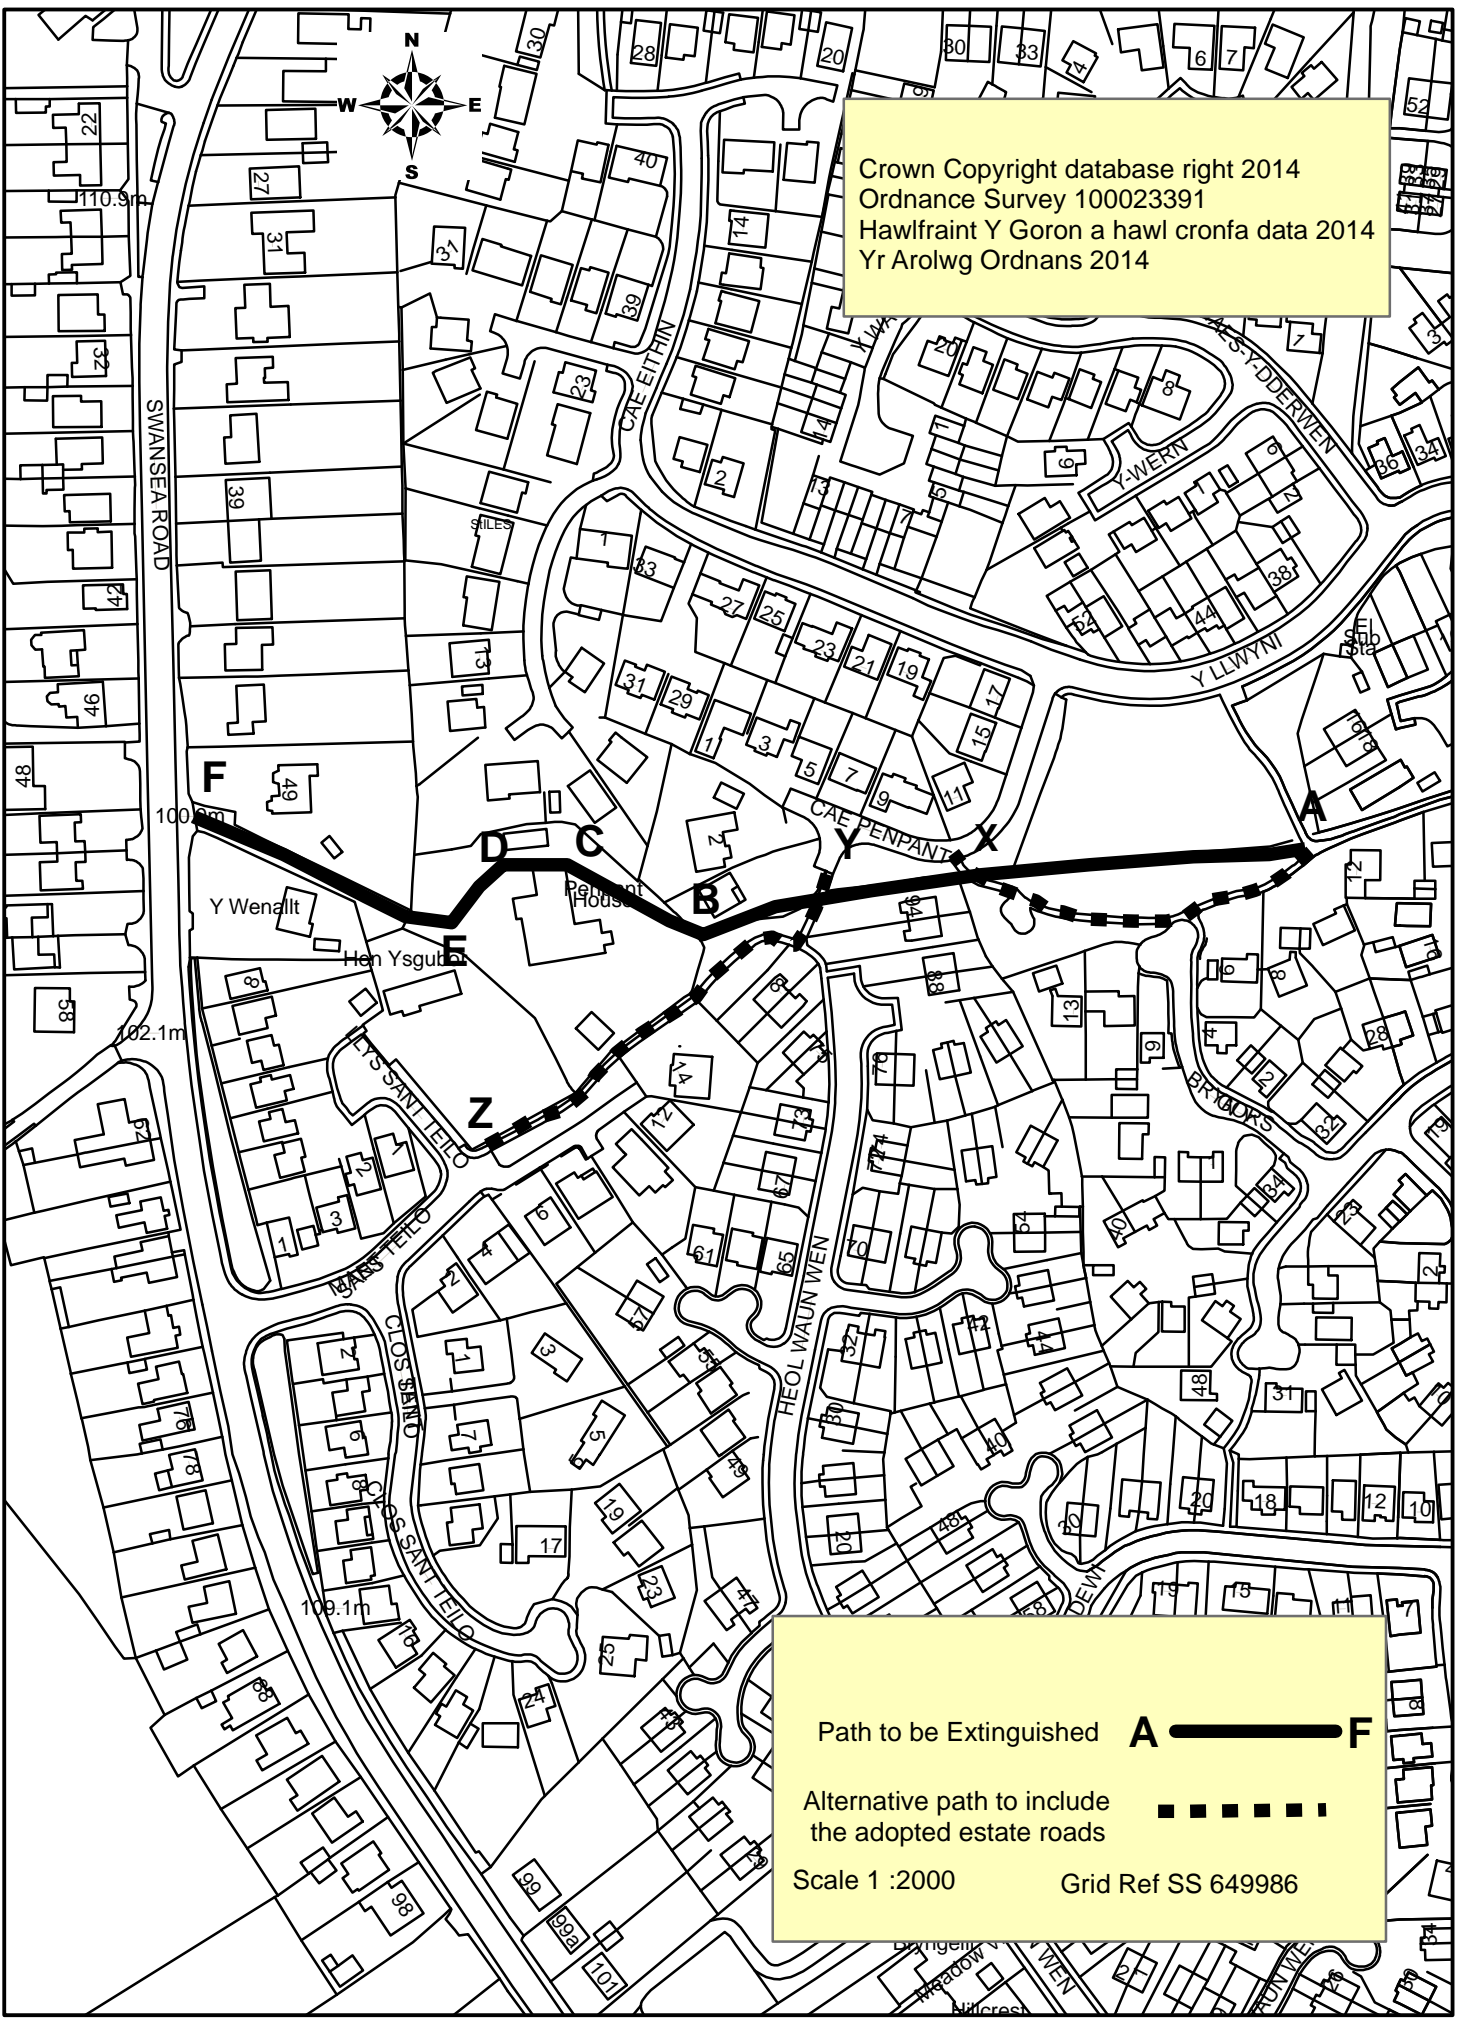

Crown Copyright database right 2014
Ordnance Survey 100023391
Hawlfraint Y Goron a hawl cronfa data 2014
Yr Arolwg Ordnans 2014

Path to be Extinguished **A ——— F**

Alternative path to include the adopted estate roads **-----**

Scale 1 :2000 Grid Ref SS 649986